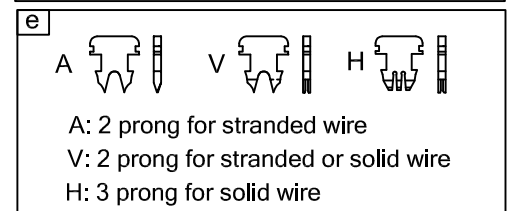

Series CL100
Series Number: 7604A

MATERIAL & FINISH

Body: PC. UL94V-2 or UL94V-0, clean
Contact: copper alloy with gold plated.

ORDERING INFORMATION

7604A [a] [b] [c] [d] [e] ([f])

Cable Egress (F or R) — [a]
Position (6P) — [b]
Contact (2C,4C or 6C) — [c]
Gold Plating (03,06,15,30 or 50) — [d]
Contact Blade (AA, VV or HH) — [e]
Housing Material (blank-V2, V0-V0) — [f]