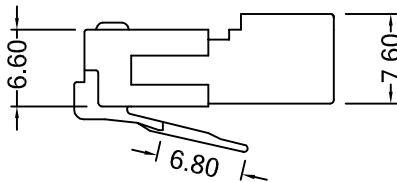

Series CL100
Series Number: 7604A

MATERIAL & FINISH

Body: PC. UL94V-2 or UL94V-0, clean
Contact: copper alloy with gold plated.

ORDERING INFORMATION

7604A [a] [b] [c] [d] [e] ([f])

Cable Egress (F or R) — [a]
Position (6P) — [b]
Contact (2C,4C or 6C) — [c]
Gold Plating (03,06,15,30 or 50) — [d]
Contact Blade (AA, VV or HH) — [e]
Housing Material (blank-V2, V0-V0) — [f]