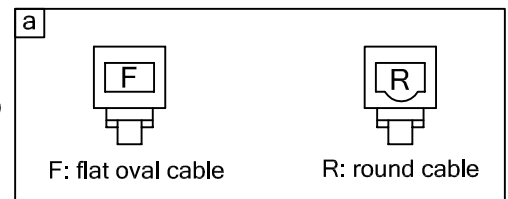

Series CL100
Series Number: 7604A

MATERIAL & FINISH

Body: PC. UL94V-2 or UL94V-0, clean
Contact: copper alloy with gold plated.

ORDERING INFORMATION

7604A [a] [b] [c] [d] [e] ([f])

Cable Egress (F or R) — [a]
Position (6P) — [b]
Contact (2C,4C or 6C) — [c]
Gold Plating (03,06,15,30 or 50) — [d]
Contact Blade (AA, VV or HH) — [e]
Housing Material (blank-V2, V0-V0) — [f]