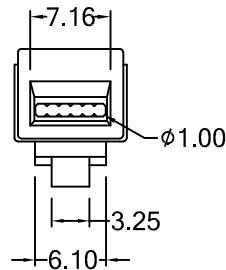

Series CL100
Series Number: 7604A

MATERIAL & FINISH

Body: PC. UL94V-2 or UL94V-0, clean
Contact: copper alloy with gold plated.

ORDERING INFORMATION

7604A [a] [b] [c] [d] [e] ([f])

Cable Egress (F or R) — [a]
Position (6P) — [b]
Contact (2C,4C or 6C) — [c]
Gold Plating (03,06,15,30 or 50) — [d]
Contact Blade (AA, VV or HH) — [e]
Housing Material (blank-V2, V0-V0) — [f]