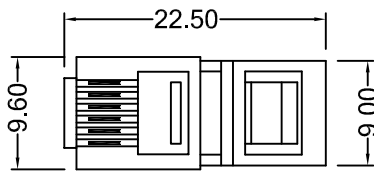

Series CL100
Series Number: 7604A

MATERIAL & FINISH

Body: PC. UL94V-2 or UL94V-0, clean
Contact: copper alloy with gold plated.

ORDERING INFORMATION

7604A [a] [b] [c] [d] [e] ([f])

Cable Egress (F or R) — [a]
Position (6P) — [b]
Contact (2C,4C or 6C) — [c]
Gold Plating (03,06,15,30 or 50) — [d]
Contact Blade (AA, VV or HH) — [e]
Housing Material (blank-V2, V0-V0) — [f]