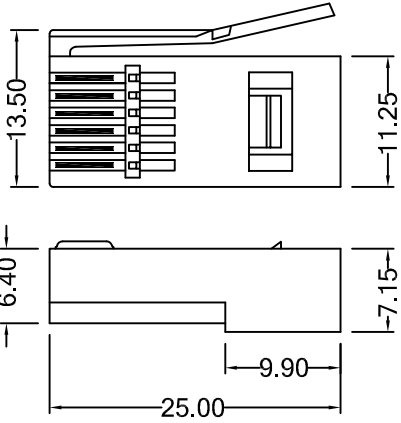

Part Number: 7201
Right Hand

MATERIAL & FINISH

Housing: PC. UL94V-2 , white
Contact: phosphor bronze, selective gold plating

ORDERING INFORMATION