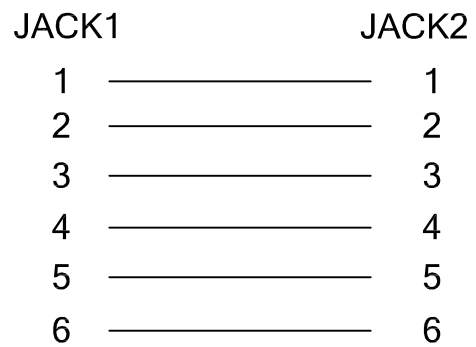

Wire Diagram

巨亮企業有限公司
CHU LIANG ENTERPRISE CO.,LTD.

TEL:886-2-22023997 FAX:886-2-22023867

E-mail: web@plug.com.tw
peter@plug.com.tw

Web: <http://www.plug.com.tw>