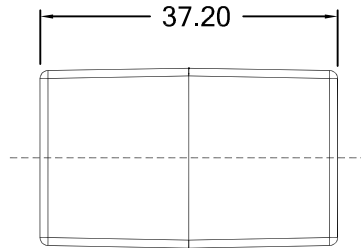

Series: CP

MATERIAL & FINISH

Housing: ABS UL94V-2, ivory
Contact: 0.46 mm diameter phosphor bronze,
Plating: Gold plated over nickel.

ORDERING INFORMATION

CP **a** 0 - 040 - 001 - **b**

Position
1 - 8P8C

Gold Plating
0 - GF μ "
5 - 50 μ "