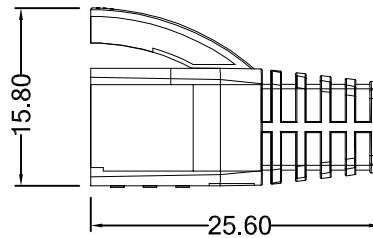

Part Number: SR08

MATERIAL & FINISH

Material: PVC

ORDERING INFORMATION

SR08 - **a** - **b**

Diameter

(5.0, 5.5, 6.0, 6.5, 7.0, 7.5, 8.0, 8.5)

Color