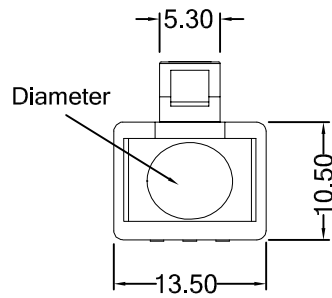

Part Number: SR08

MATERIAL & FINISH

Material: PVC

ORDERING INFORMATION

SR08 - **a** - **b**

Diameter

(5.0, 5.5, 6.0, 6.5, 7.0, 7.5, 8.0, 8.5)

Color